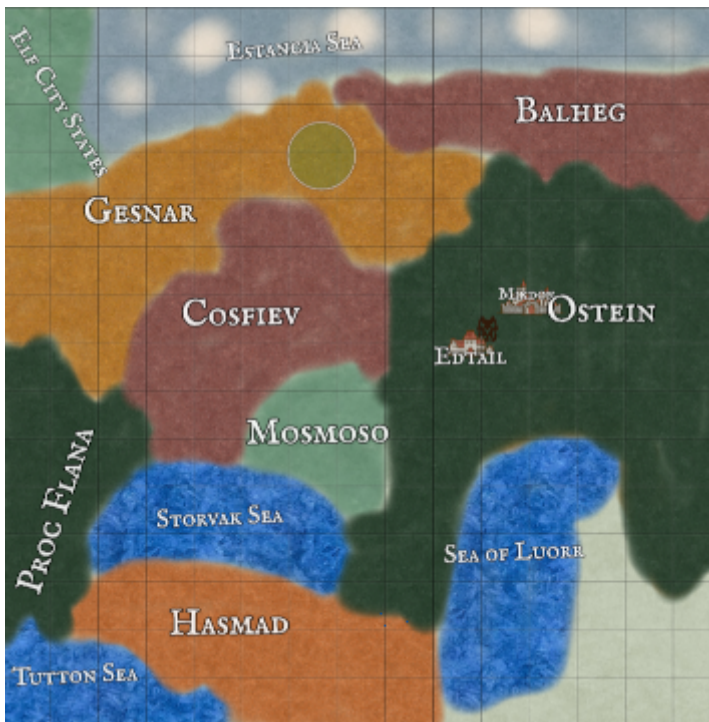

- **Opralia:** Island nation that has banned weapons and magic, values art more than you might think possible (will casually neglect national security threats to instead host art festivals)
- **Voshium:** militant human nation south of Cagrary
- **Oclos Desert:** Small desert on the Ancora Peninsula, inhabited by Tabaxi nomads
- **Pegro:** Largest nation on the Ancora Peninsula, ruled by spellcasting oligarchy the OWM.
- **Zoshei:** Coastal nation on the Ancora Peninsula, refuses to develop their sea travel which infuriates the Pegronians, who they declared independence from
- **Koshus:** human kingdom bordering the Gnomelands, Tife, the Dust Bowl Alliance, and Ofrax
- **Ofrax:** second largest dwarven nation, much more into blacksmithing, war machines and such
- **Graeland:** Island nation filled with elves, isolationist
- **Cerithia:** jungle homeland of the Tabaxi, far to the south
- **Otharia:** rival nation of Cerithia, use war rhinos
- **Ostein:** mixed racial kingdom
- **Tutton Sea:** (The Mediterranean)

North-western Russia:

- **Balheg:** homeland of the Balhegs, arctic viking raiders
- **Gesnar:** Disciplined nation with high technology and standard of living, required military service and highly trained and regulated mages, some with unpleasant duties.
- **Mosmoso:** eastern nation known for exotic goods
- **Elf City States:** frigid assortment of walled cities, partially overlaps the gnomelands
- **Gnomelands:** Homeland of the gnomes, location of one of the three Great Libraries and associated school of magic