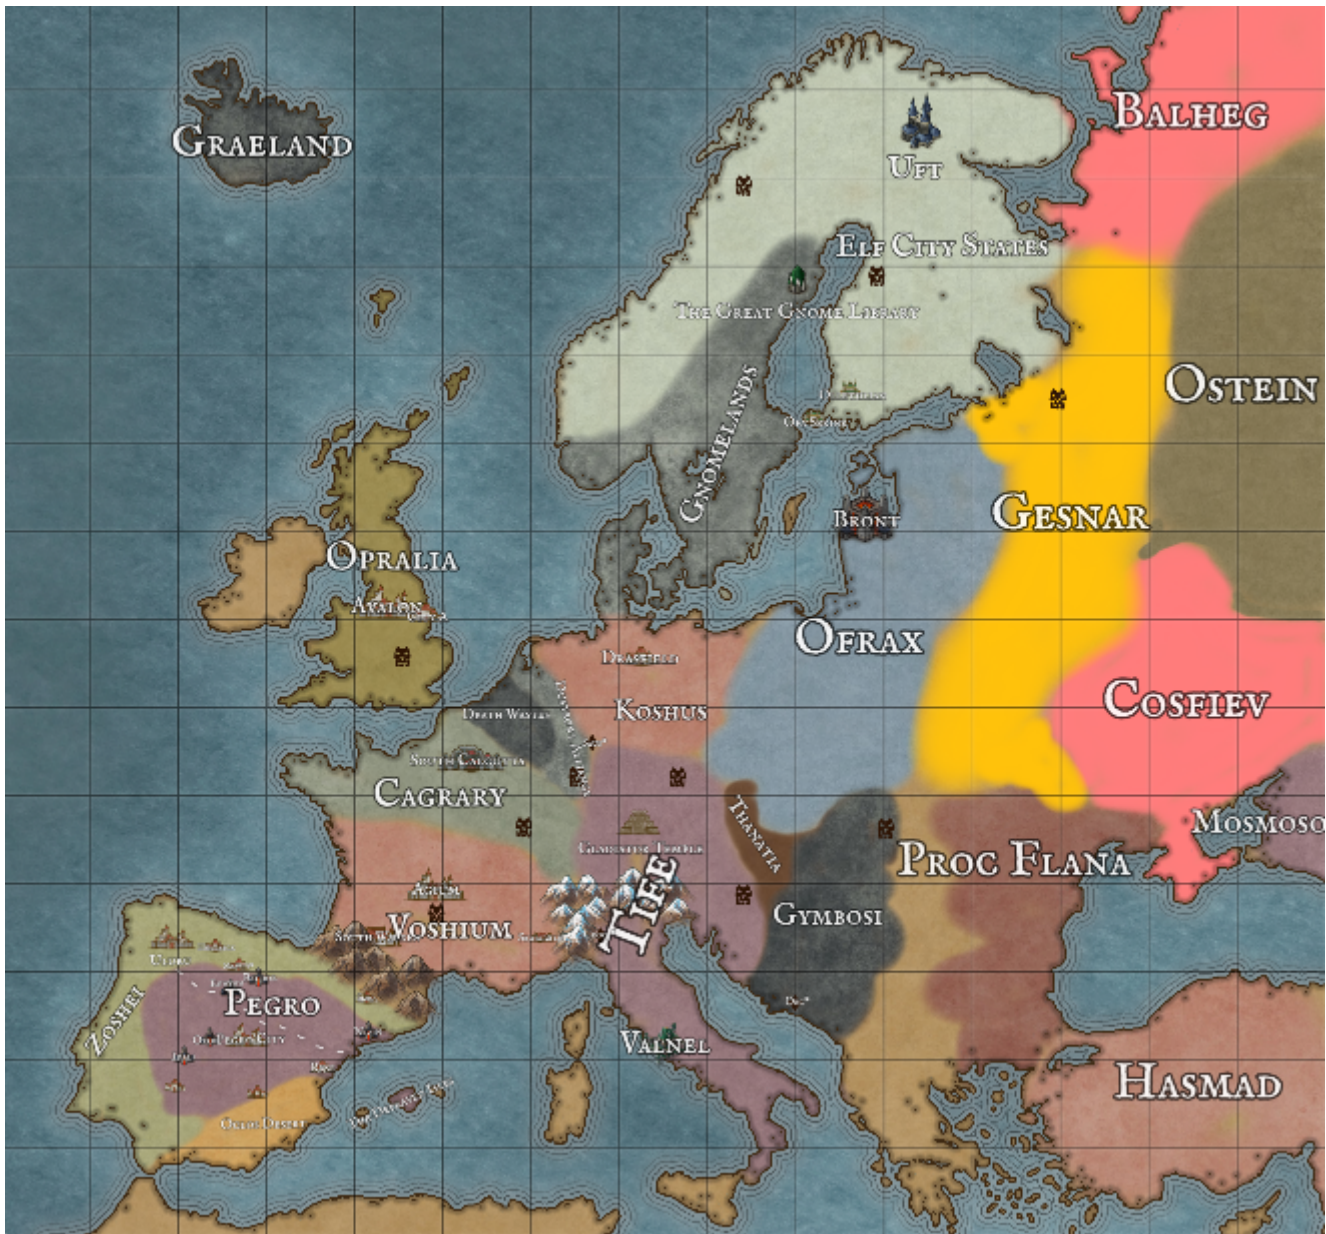

Geography Overview

Europe:

- **Death Wastes/Ghulia:** Desert wasteland almost impossible to navigate, warlike society for both men and women Ghuls.
- **Tife:** Forested Elven Nation, North is racist elves, South is chill elves
- **Cagrary:** Dwarven Nation with massive underground cities, strange feudal/parliament combo, one of the strongest militaries in the world

- **Opralia:** Island nation that has banned weapons and magic, values art more than you might think possible (will casually neglect national security threats to instead host art festivals)
- **Voshium:** militant human nation south of Cagrary
- **Oclos Desert:** Small desert on the Ancora Peninsula, inhabited by Tabaxi nomads
- **Pegro:** Largest nation on the Ancora Peninsula, ruled by spellcasting oligarchy the OWM.
- **Zoshei:** Coastal nation on the Ancora Peninsula, refuses to develop their sea travel which infuriates the Pegronians, who they declared independence from
- **Koshus:** human kingdom bordering the Gnomelands, Tife, the Dust Bowl Alliance, and Ofrax
- **Ofrax:** second largest dwarven nation, much more into blacksmithing, war machines and such
- **Graeland:** Island nation filled with elves, isolationist
- **Cerithia:** jungle homeland of the Tabaxi, far to the south
- **Otharia:** rival nation of Cerithia, use war rhinos
- **Ostein:** mixed racial kingdom
- **Tutton Sea:** (The Mediterranean)

North-western Russia:

- **Balheg:** homeland of the Balhegs, arctic viking raiders
- **Gesnar:** Disciplined nation with high technology and standard of living, required military service and highly trained and regulated mages, some with unpleasant duties.
- **Mosmoso:** eastern nation known for exotic goods
- **Elf City States:** frigid assortment of walled cities, partially overlaps the gnomelands
- **Gnomelands:** Homeland of the gnomes, location of one of the three Great Libraries and associated school of magic